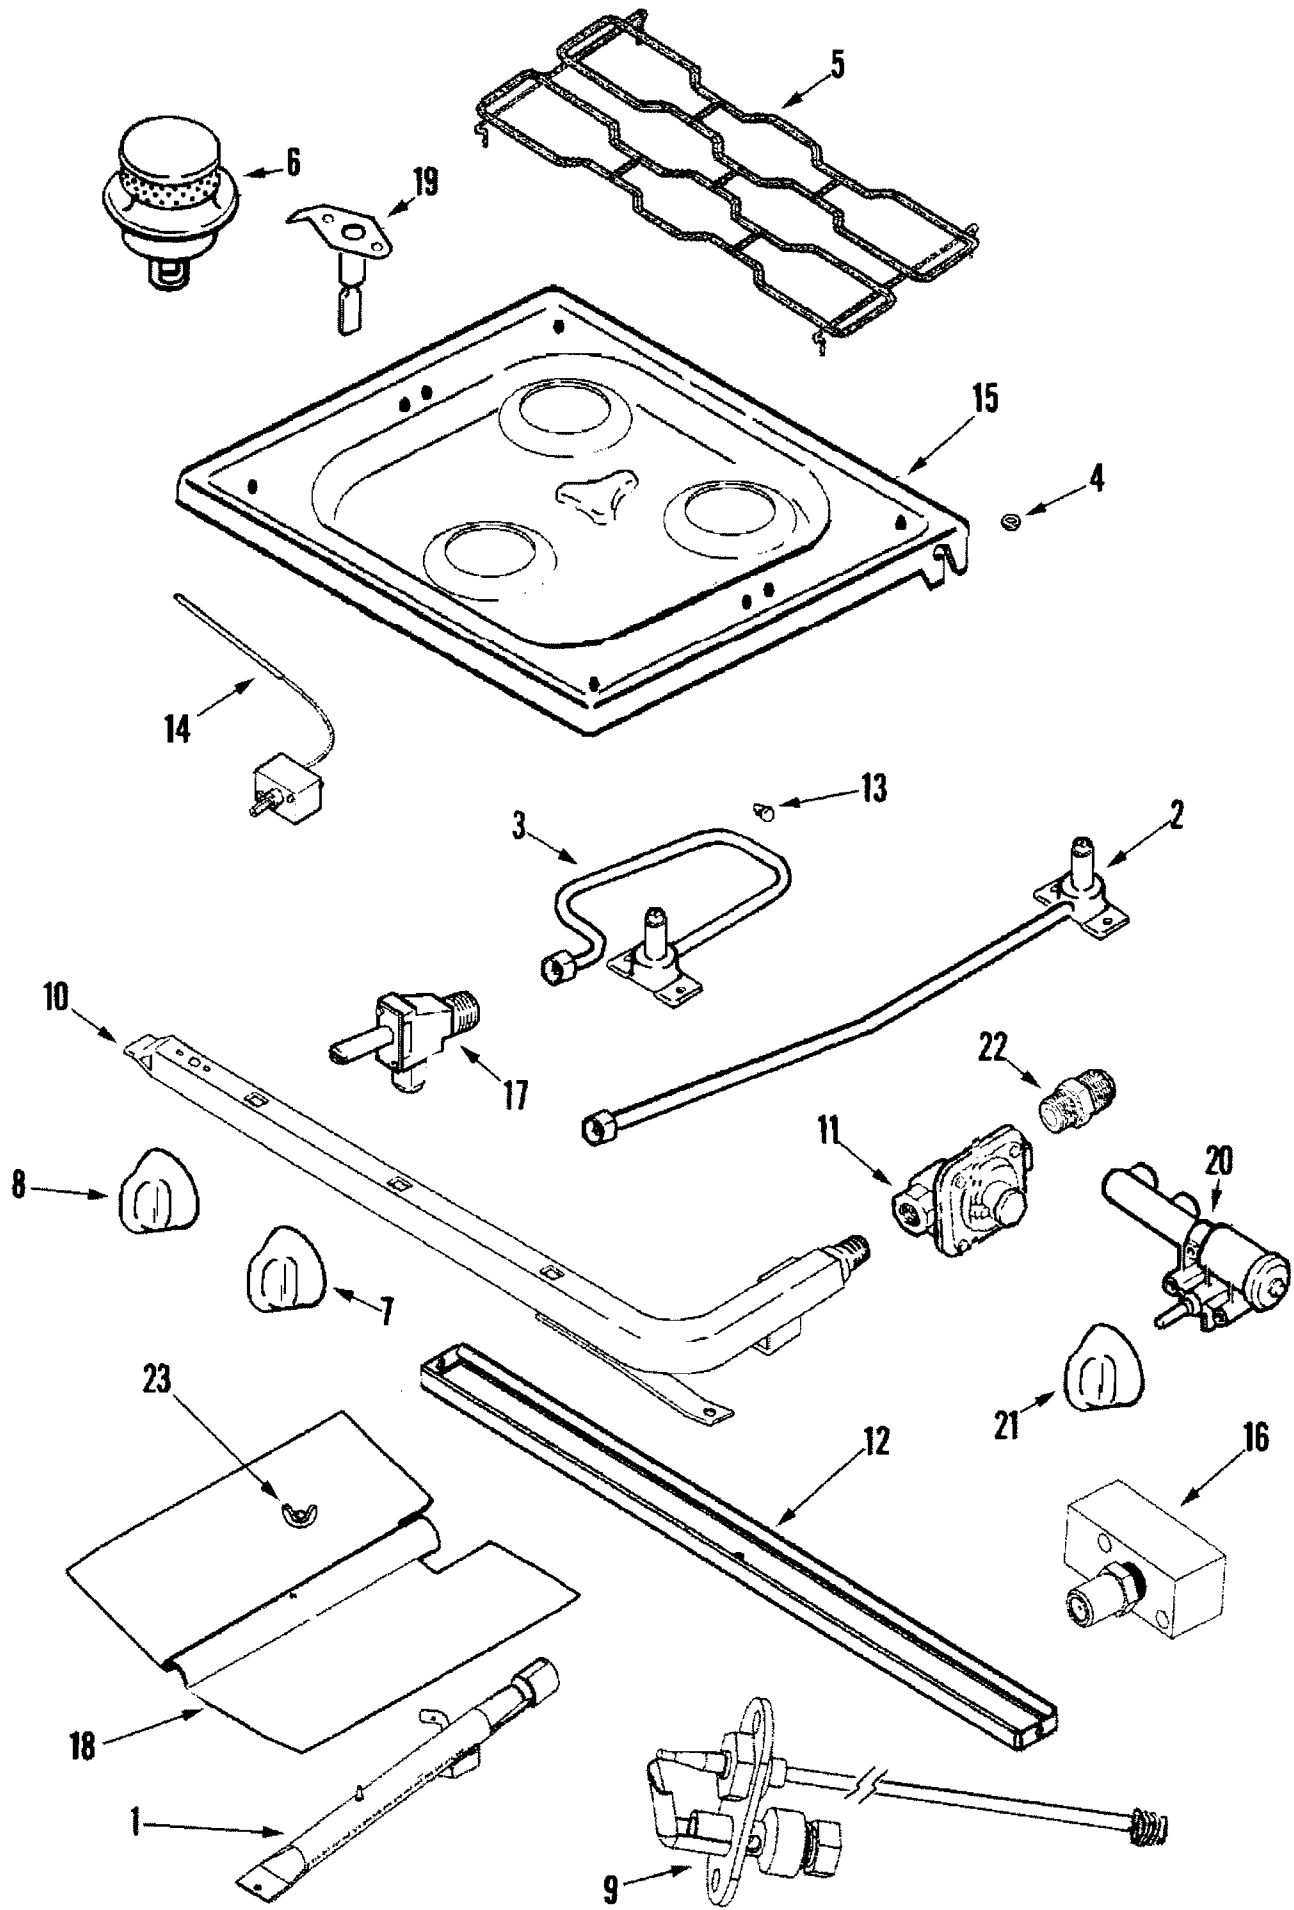

**Model Number: ALY2280BDB**  
**BOM/Serial #: ALY2280BDB**  
**Graphic Title: TOP & GAS CONTROLS**

Image	Key	Part Number	Description	Substitution	Qty.
1	1	74009853	BURNER, OVEN (W/SHUTTER)		1
1	1	74004288	SCREW (6ABX3/8-SN)		2
1	2	74003931	FITTING, ORIFICE (REAR)		2
1	3	74003930	FITTING, ORIFICE (FRT)		1
1	4	8007P020-60	GROMMET		8
1	5	74007304	GRATE, (BLK) SEALED BURNER		2
1	6	74003967	SEALED BURNER ASSY. (BLK-RV)	12001497	3
1	7	74003942	KNOB, BURNER (BLK)		2
1	7	74003941	KNOB, BURNER (BLK)		1
1	8	74009858	KNOB, THERMOSTAT (BLK)		1
1	9	1555261K	NUT & FERRULE (3/16")		1
1	9	74009852	BURNER, PILOT RV		1
1	10	74009856	PIPE, MANIFOLD		1
1	11	74004235	REGULATOR, PRESSURE	12001285	1
1	12	74009851	SUPPORT, OVEN BURNER		1
1	13	8003P008-60	BUMPER		2
1	14	74009855	THERMOSTAT		1
1	14	74009877	TUBING 1/4 (RV-22)		1
1	14	74009876	TUBING 3/16 (RV-22)		1
1	15	74007300	TOP, MAIN (BLK)	74003928	1
1	16	74009864	ELBOW BLOCK ASSY.		1
1	17	71003231	SCREW, VALVE		3
1	17	12002248	KIT, VALVE & SCREW (MUELLER)		1
1	17	12002247	KIT, VALVE & SCREW (MUELLER)		2
1	18	74009848	BAFFLE, RV BURNER		1
1	19	74004053	IGNITER, TOP BURNER		3
1	20	74003946	IGNITER, TOP BURNER		1
1	20	74003947	WIRES, IGNITER		1
1	21	74003944	KNOB, IGNITER (BLK)		1
1	22	74004234	FITTING, HALF UNION		1
1	23	7103P030-60	NUT, WING		1