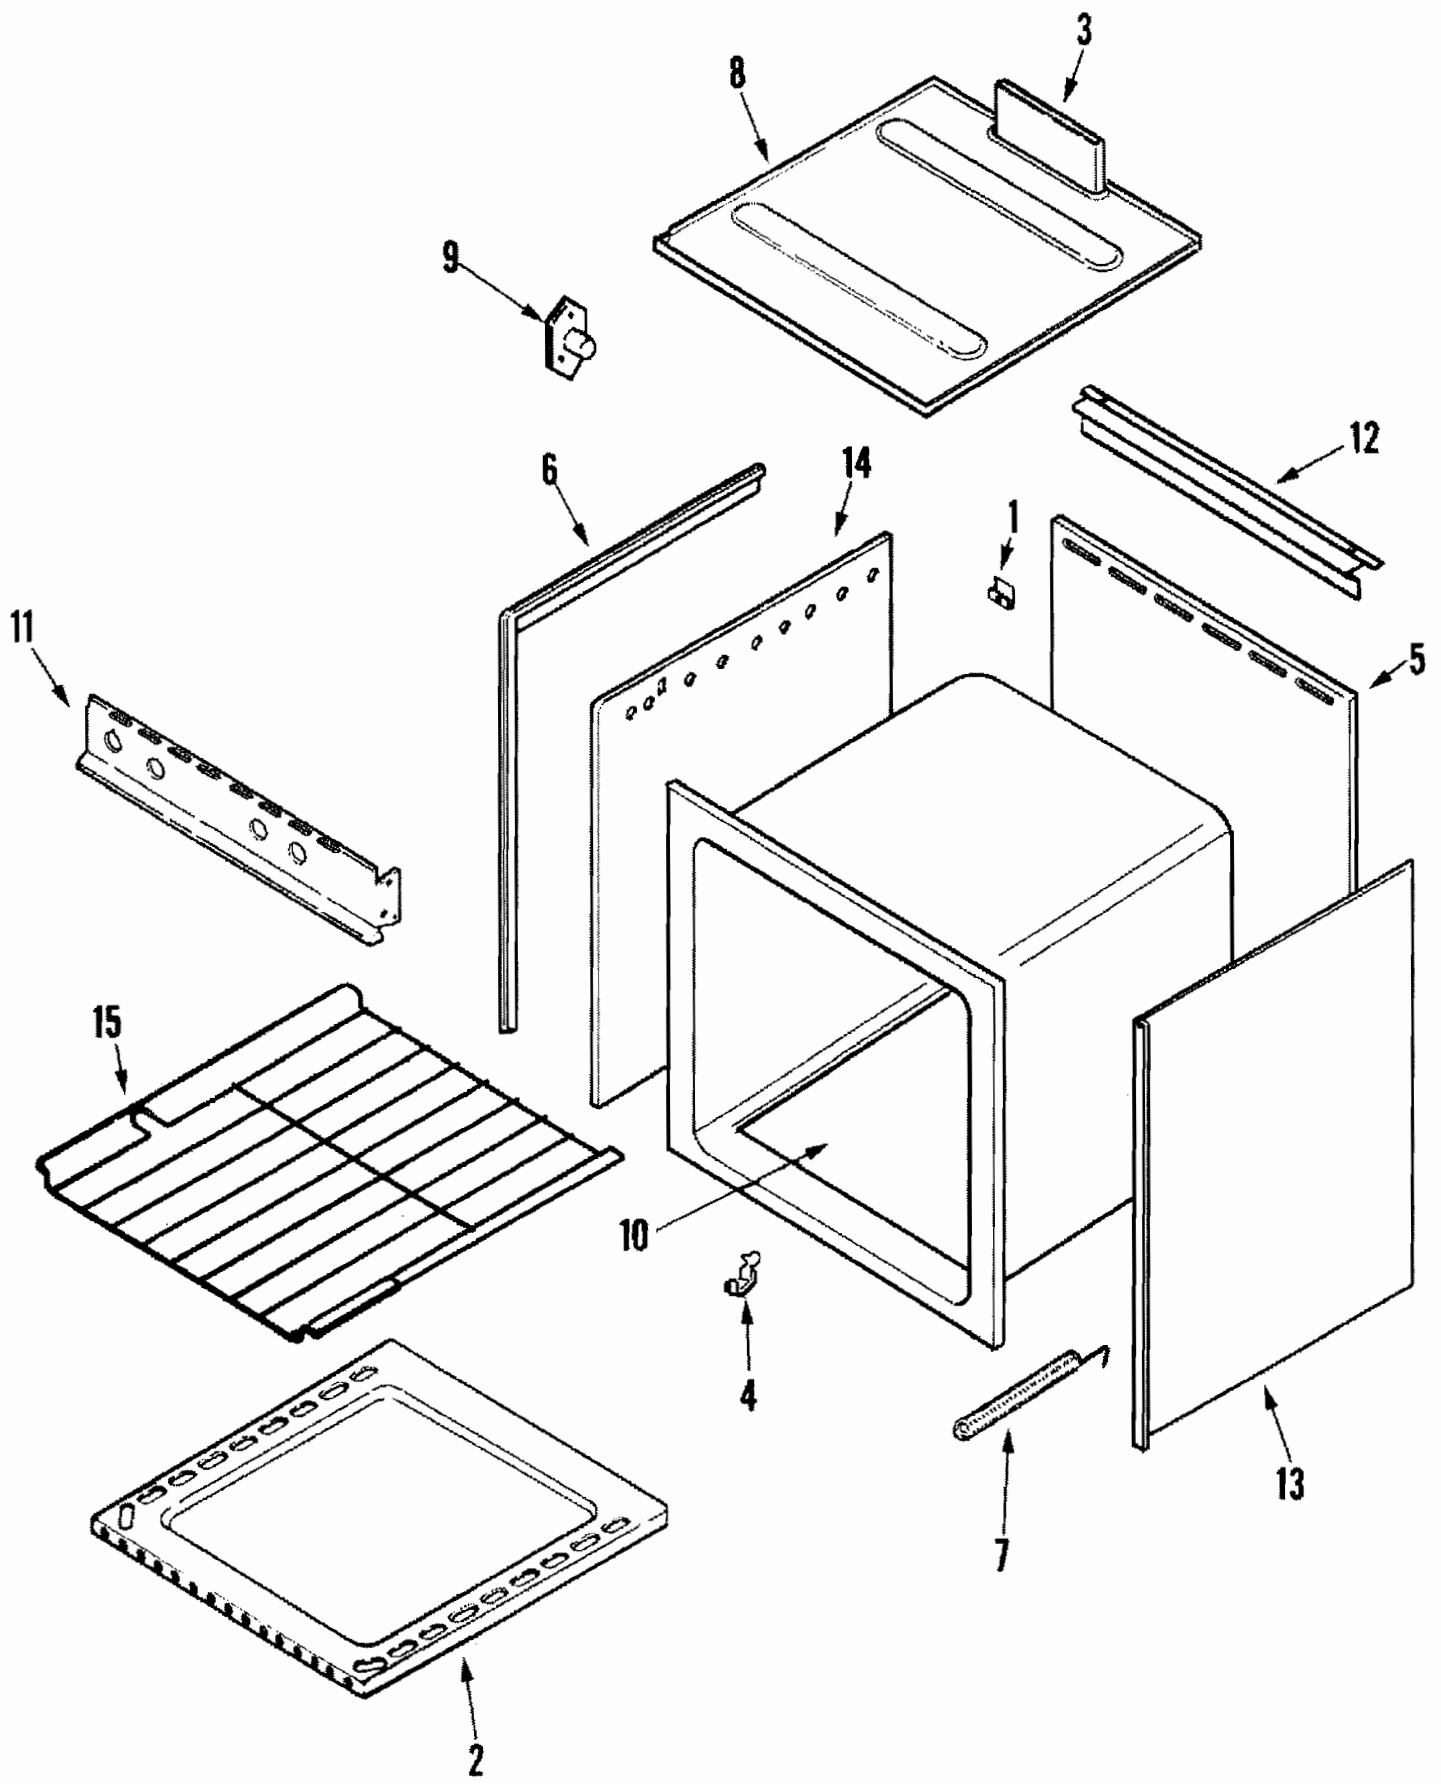

**Model Number: ALY2280BDB**  
**BOM/Serial #: ALY2280BDB**  
**Graphic Title: TOP & GAS CONTROLS**

Image	Key	Part Number	Description	Substitution	Qty.
1	1	74009853	BURNER, OVEN (W/SHUTTER)		1
1	1	74004288	SCREW (6ABX3/8-SN)		2
1	2	74003931	FITTING, ORIFICE (REAR)		2
1	3	74003930	FITTING, ORIFICE (FRT)		1
1	4	8007P020-60	GROMMET		8
1	5	74007304	GRATE, (BLK) SEALED BURNER		2
1	6	74003967	SEALED BURNER ASSY. (BLK-RV)	12001497	3
1	7	74003942	KNOB, BURNER (BLK)		2
1	7	74003941	KNOB, BURNER (BLK)		1
1	8	74009858	KNOB, THERMOSTAT (BLK)		1
1	9	1555261K	NUT & FERRULE (3/16")		1
1	9	74009852	BURNER, PILOT RV		1
1	10	74009856	PIPE, MANIFOLD		1
1	11	74004235	REGULATOR, PRESSURE	12001285	1
1	12	74009851	SUPPORT, OVEN BURNER		1
1	13	8003P008-60	BUMPER		2
1	14	74009855	THERMOSTAT		1
1	14	74009877	TUBING 1/4 (RV-22)		1
1	14	74009876	TUBING 3/16 (RV-22)		1
1	15	74007300	TOP, MAIN (BLK)	74003928	1
1	16	74009864	ELBOW BLOCK ASSY.		1
1	17	71003231	SCREW, VALVE		3
1	17	12002248	KIT, VALVE & SCREW (MUELLER)		1
1	17	12002247	KIT, VALVE & SCREW (MUELLER)		2
1	18	74009848	BAFFLE, RV BURNER		1
1	19	74004053	IGNITER, TOP BURNER		3
1	20	74003946	IGNITER, TOP BURNER		1
1	20	74003947	WIRES, IGNITER		1
1	21	74003944	KNOB, IGNITER (BLK)		1
1	22	74004234	FITTING, HALF UNION		1
1	23	7103P030-60	NUT, WING		1