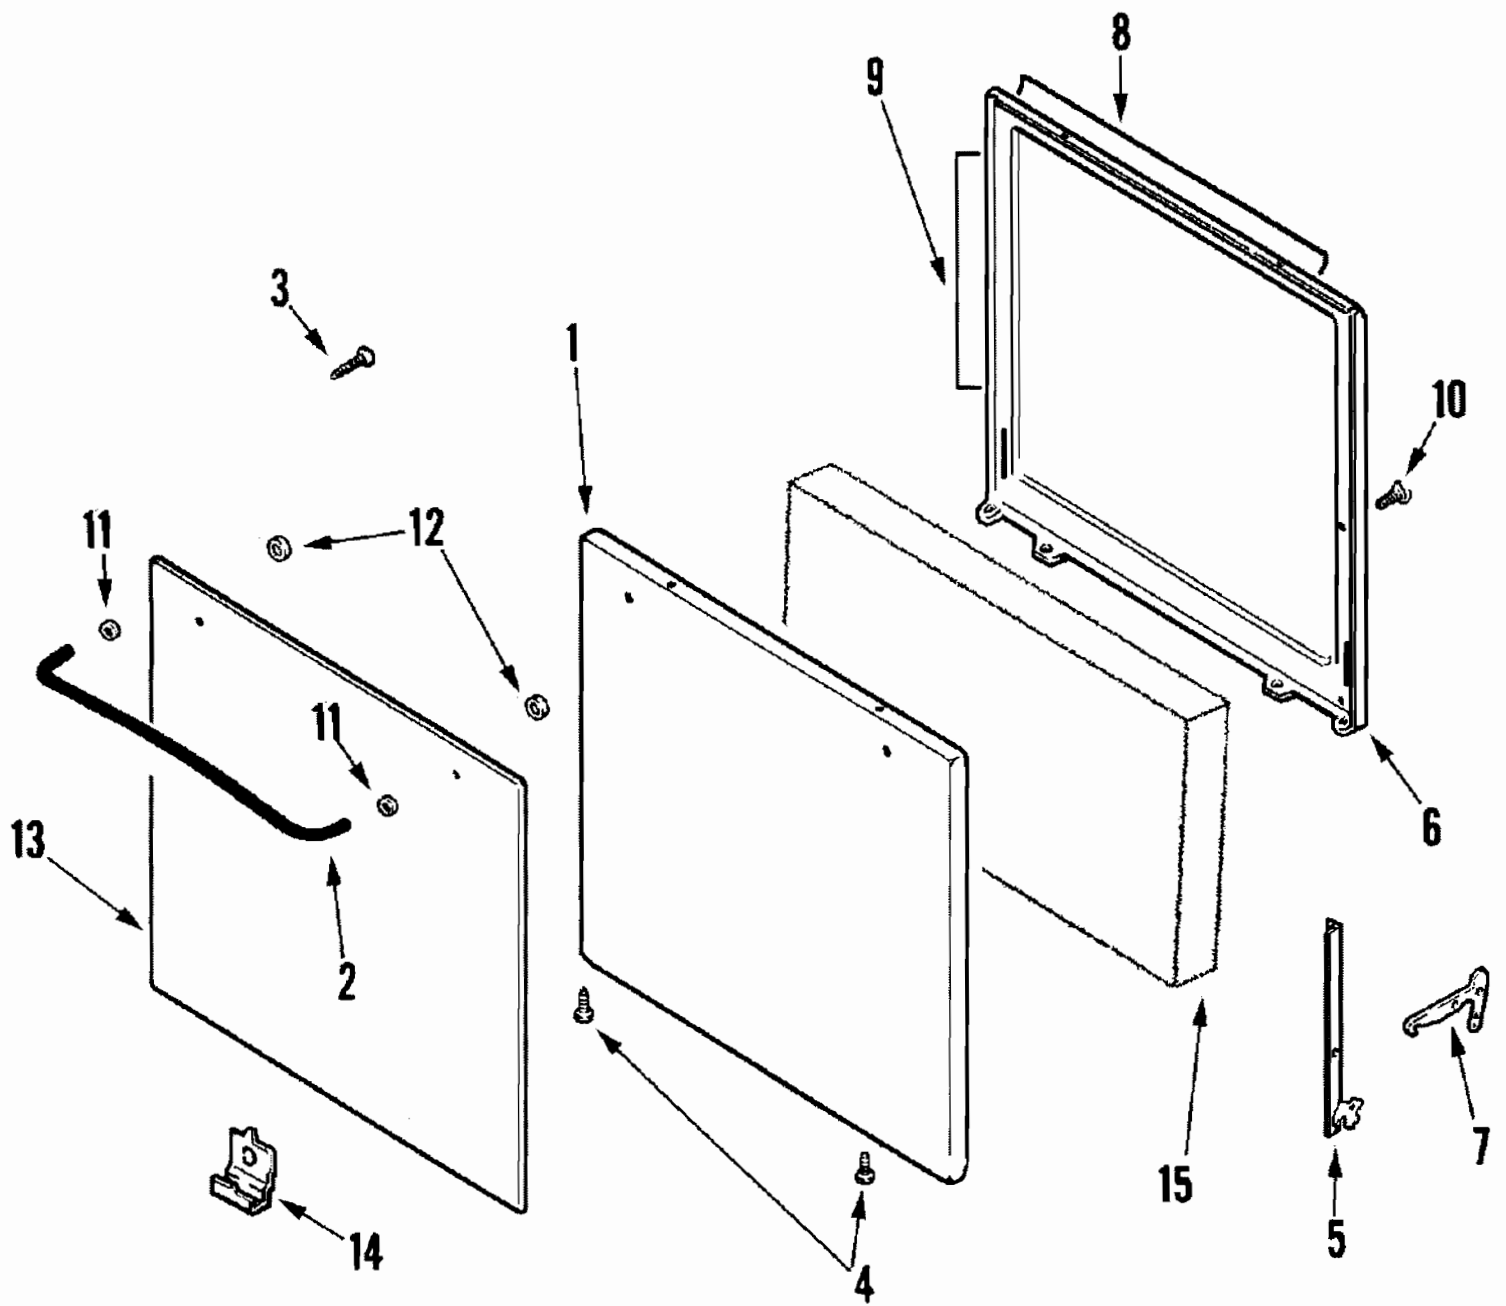

Model Number: ALY2280BDB
BOM/Serial #: ALY2280BDB
Graphic Title: DOOR

Image	Key	Part Number	Description	Substitution	Qty.
1	1	74001190	PANEL, DOOR (BLK)		1
1	2	74003929	HANDLE, DOOR (BLK)		1
1	3	74004069	SCREW (#10 X 3/4")		2
1	4	74004069	SCREW (#10 X 3/4")		2
1	5	12400028	HINGE KIT (LT)		1
1	5	12400029	HINGE KIT (RT)		1
1	6	74004228	LINING, DOOR		1
1	7	3423F001-34	ARM, SPRING		2
1	8	7212P014-60	SEAL, DOOR (TOP)		1
1	9	7212P039-60	SEAL, DOOR (SIDES)		1
1	10	7101P124-60	SCREW WWASHER (CHR)	74003976	4
1	11	8010P073-60	SPACER, HANDLE		2
1	12	74003460	SPACER, NYLON (BLK)		2
1	13	7902P266-60	GLASS, DOOR		1
1	14	7101P040-60	SCREW (1/2")	74009537	2
1	14	7112P093-60	CLIP, GLASS (BLK)		1
1	15	7002P102-60	INSULATION, OVEN DOOR		1